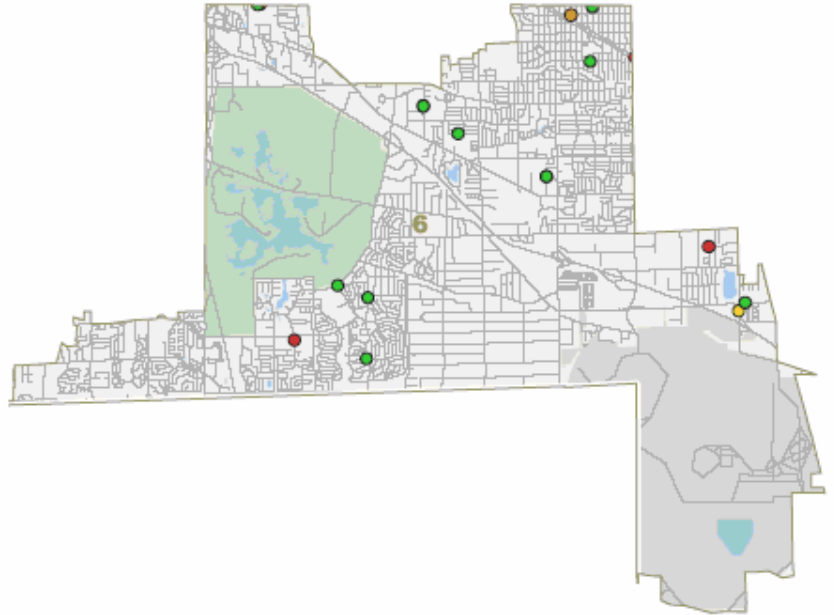

UNIVERSITY OF ILLINOIS EXTENSION

Cook County Extension Programs

US Congressional District, Illinois, 6th — Henry Hyde

4-H/Youth Development

Partnerships in Congressional District

- Private/Public Schools—**1**
- Community Based Organizations-- **10**