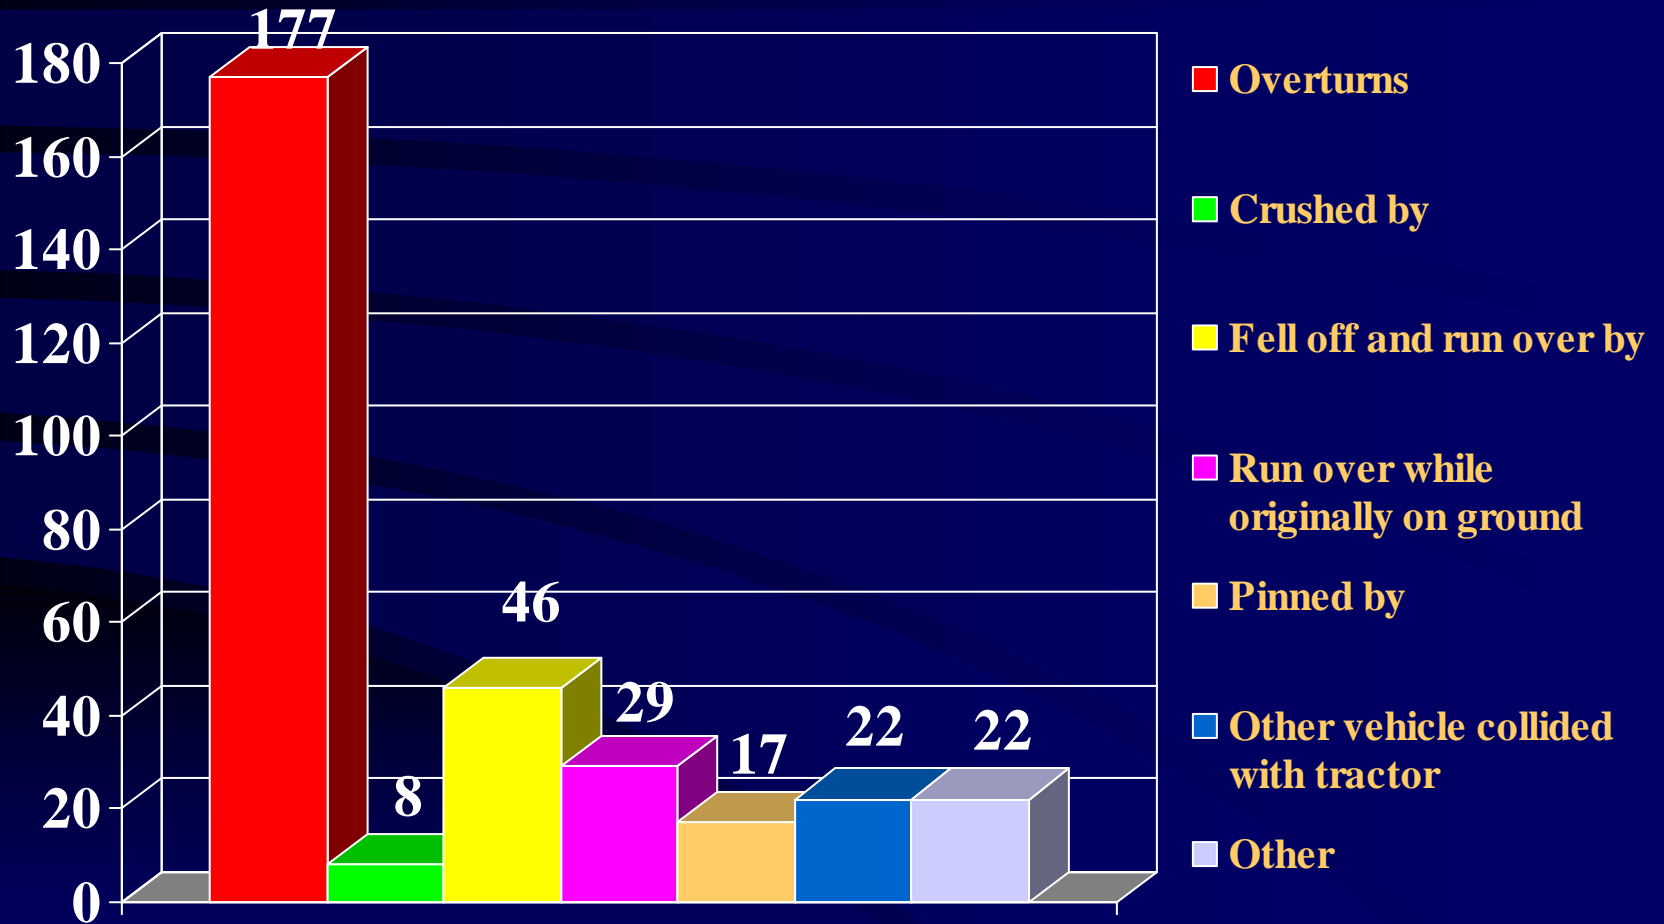

Illinois Farm Related Deaths

1986-2008

Type of Incident

1986-2008

Tractor Incidents

1986-2008

Age of Victims

1986-2008

Illinois Farm
Work Related
Deaths

2008

© 1995 Juel Day

Type of Incident

2008

Tractor Incidents

2008

Age of Victims