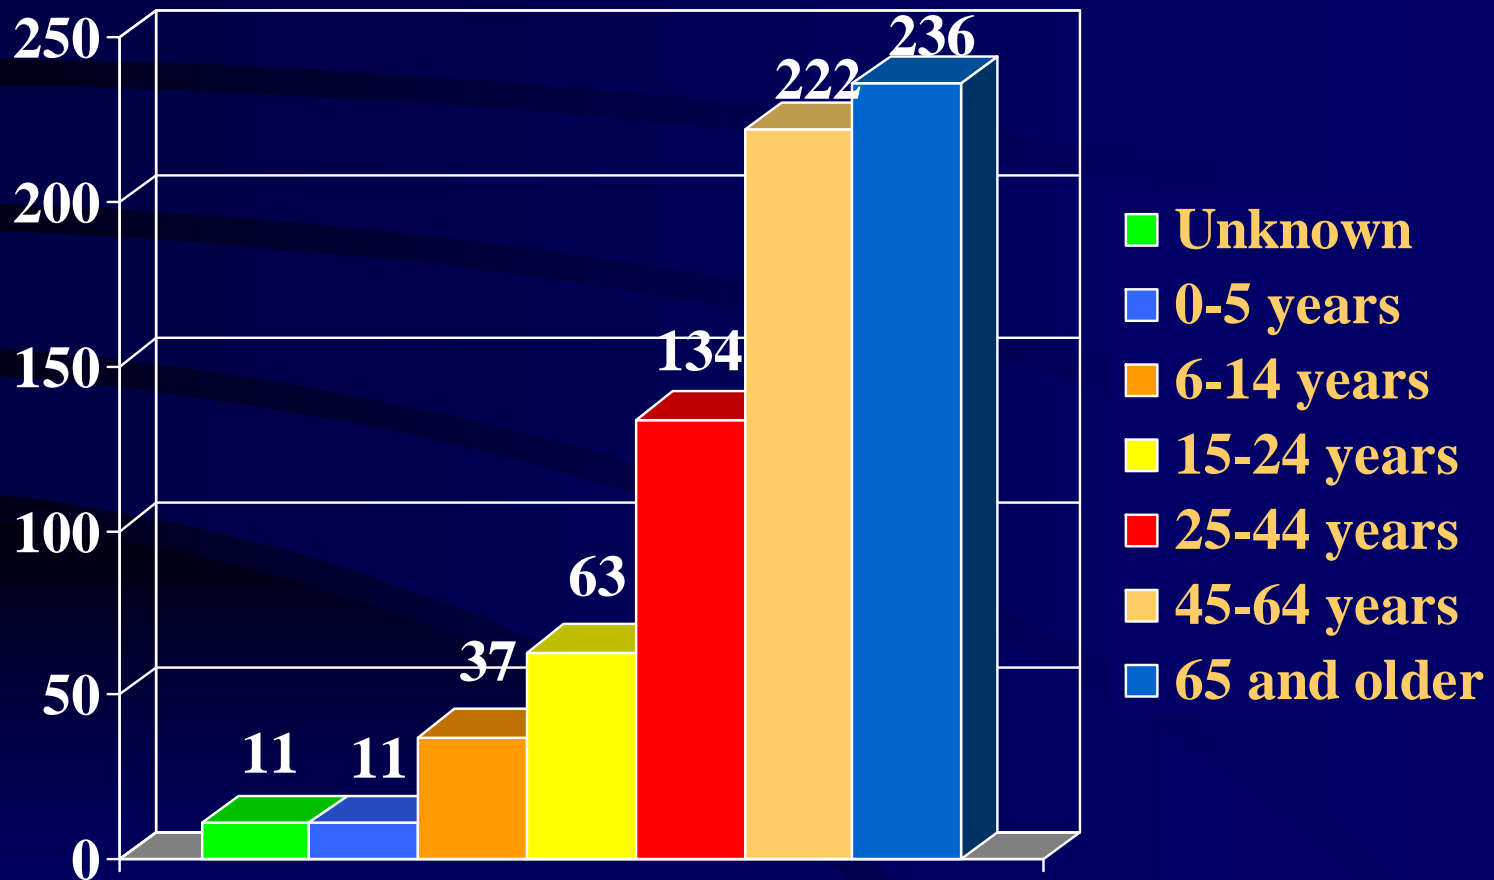

Illinois Farm Related Deaths

1986-2008

Type of Incident

1986-2008

Tractor Incidents

1986-2008

Age of Victims

1986-2008

Illinois Farm
Work Related
Deaths

2008

© 1995 Juel Day

Type of Incident

2008

Tractor Incidents

2008

Age of Victims