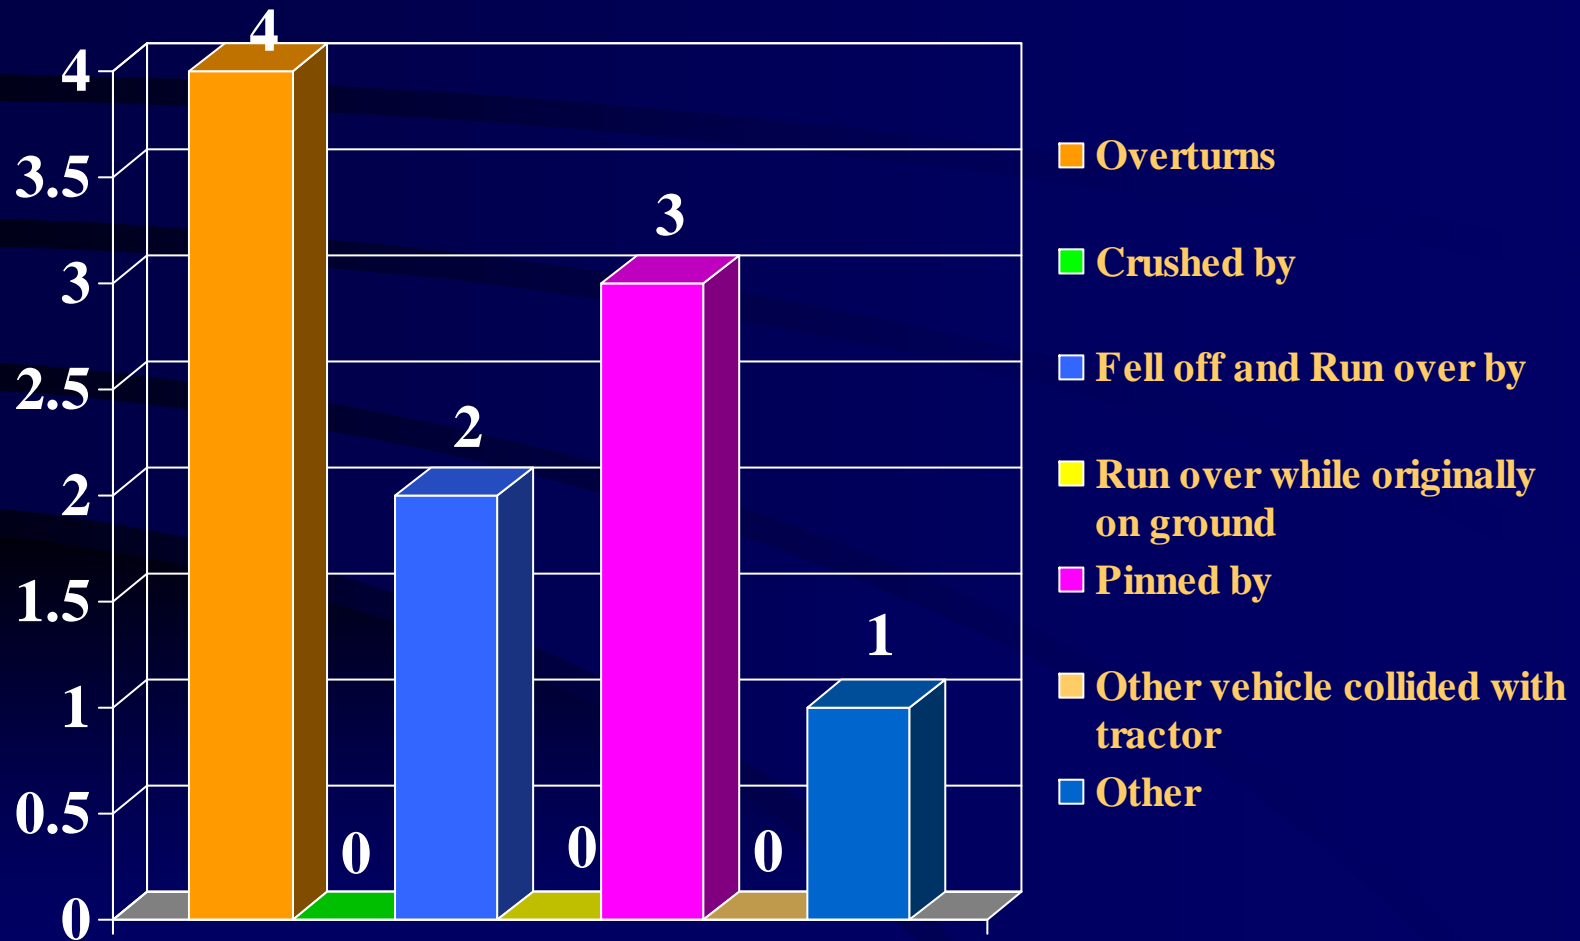

Illinois Farm Related Deaths

1986-2008

Type of Incident

1986-2008

Tractor Incidents

1986-2008

Age of Victims

1986-2008

Illinois Farm
Work Related
Deaths

2008

© 1995 Juel Day

Type of Incident

2008

Tractor Incidents

2008

Age of Victims