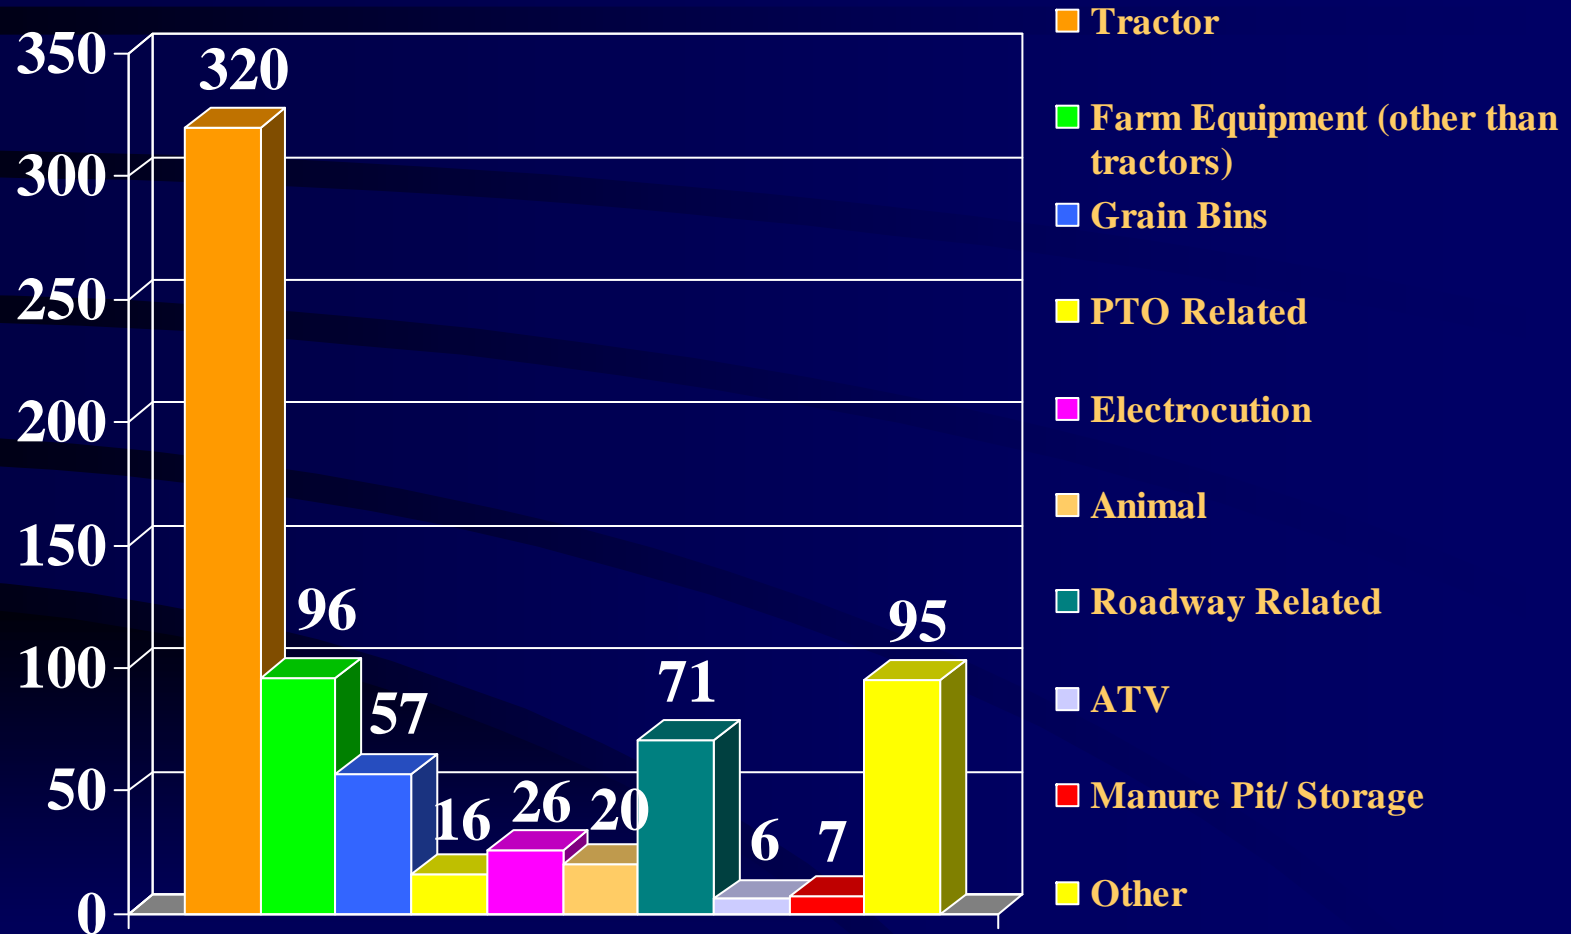

Illinois Farm Related Deaths

1986-2008

Type of Incident

1986-2008

Tractor Incidents

1986-2008

Age of Victims

1986-2008

Illinois Farm
Work Related
Deaths

2008

© 1995 Juel Day

Type of Incident

2008

Tractor Incidents

2008

Age of Victims