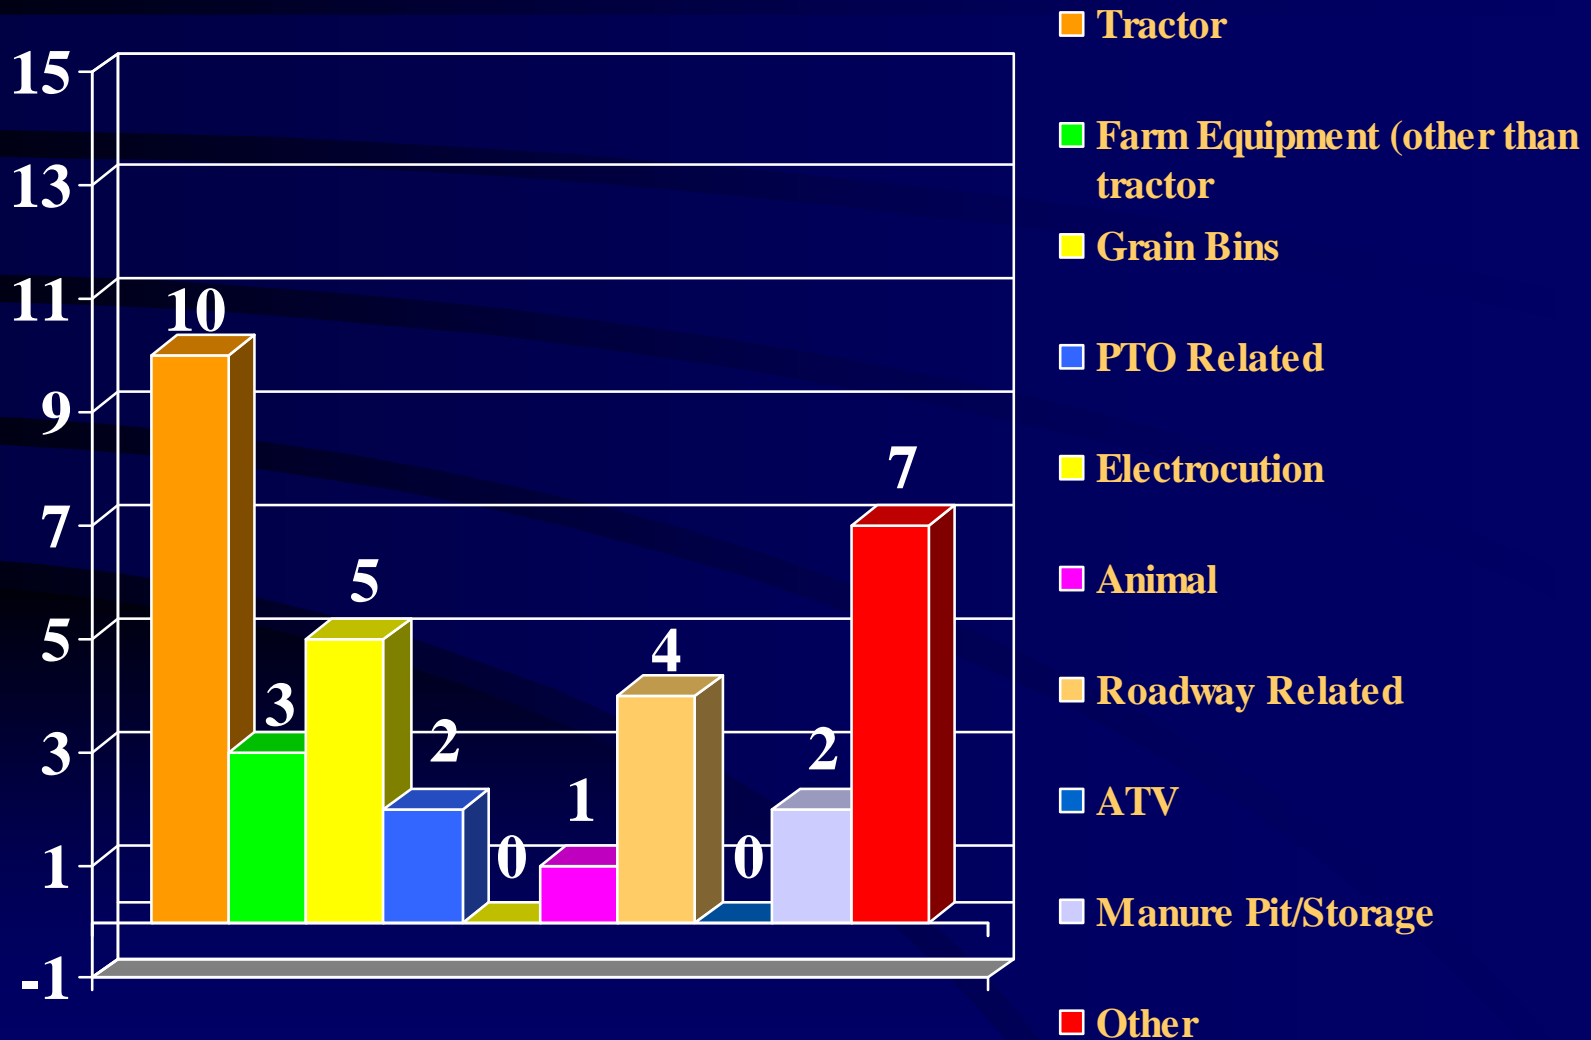

Illinois Farm Related Deaths

1986-2008

Type of Incident

1986-2008

Tractor Incidents

1986-2008

Age of Victims

1986-2008

Illinois Farm
Work Related
Deaths

2008

© 1995 Juel Day

Type of Incident

2008

Tractor Incidents

2008

Age of Victims