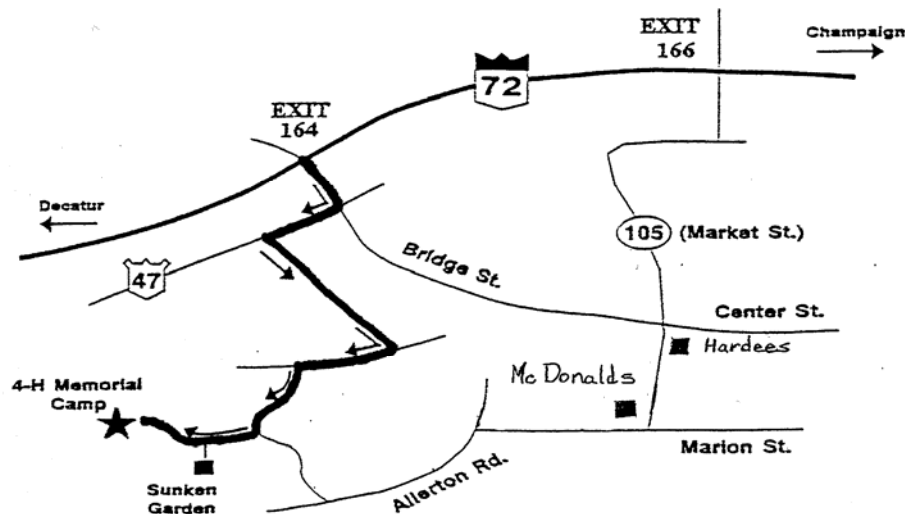

## Directions to 4-H Memorial Camp in Allerton Park

Revised 6/21/01

**From the North or Northwest:** From Rockford take I-39 or from Peoria take I-74 to Bloomington. Exit Rte. 51 south to Clinton. Take Rte. 10 east from Clinton to Rte. 48/10 intersection north side of Weldon. Turn right onto Rte.48. In approx. 8 miles (shortly after crossing over an interstate) at the first opportunity, turn left (sign says Cisco). Stay on this road (which curves left of the town of Cisco) until you see a University of Illinois Allerton Park sign. Turn right. Turn right again at a T-road. Then turn left at next road (entrance to the Park). Travel on this road until you see 4-H Memorial Camp sign. Turn right into the camp.

**From the Northeast:** From Kankakee take I-57 to the Decatur exit (I-72) west of Champaign. Exit I-72 at Bridge St. (exit 164) north of Monticello. Turn left toward Monticello. Turn right at the 4-way intersection. Left at the brown University of Illinois Allerton Park sign. Right at a T-road. Left at the top of a hill. Proceed into the Park to the Memorial Camp sign. Turn right.

**From the West:** From Springfield take I-72 east to Weldon/Cisco exit. Turn right. Left at the first road toward Cisco. Follow this road which will curve left around Cisco. Turn right at the brown University of Illinois Allerton Park sign. Right at the T-road. Left at the top of a hill. Proceed to Memorial Camp sign.

**From the South:** From Tuscola take I-57 north to I-72 west (at Champaign). Exit at Monticello Bridge St. exit #164. Turn left toward Monticello. Turn right at 4-way intersection. Travel almost 2 miles. Turn left at University of Illinois Allerton Park brown sign. Right at the T-road. Turn left in less than .5 mile at the top of a small hill. Travel thru the Park on this road to the brown 4-H Camp sign. Turn right.